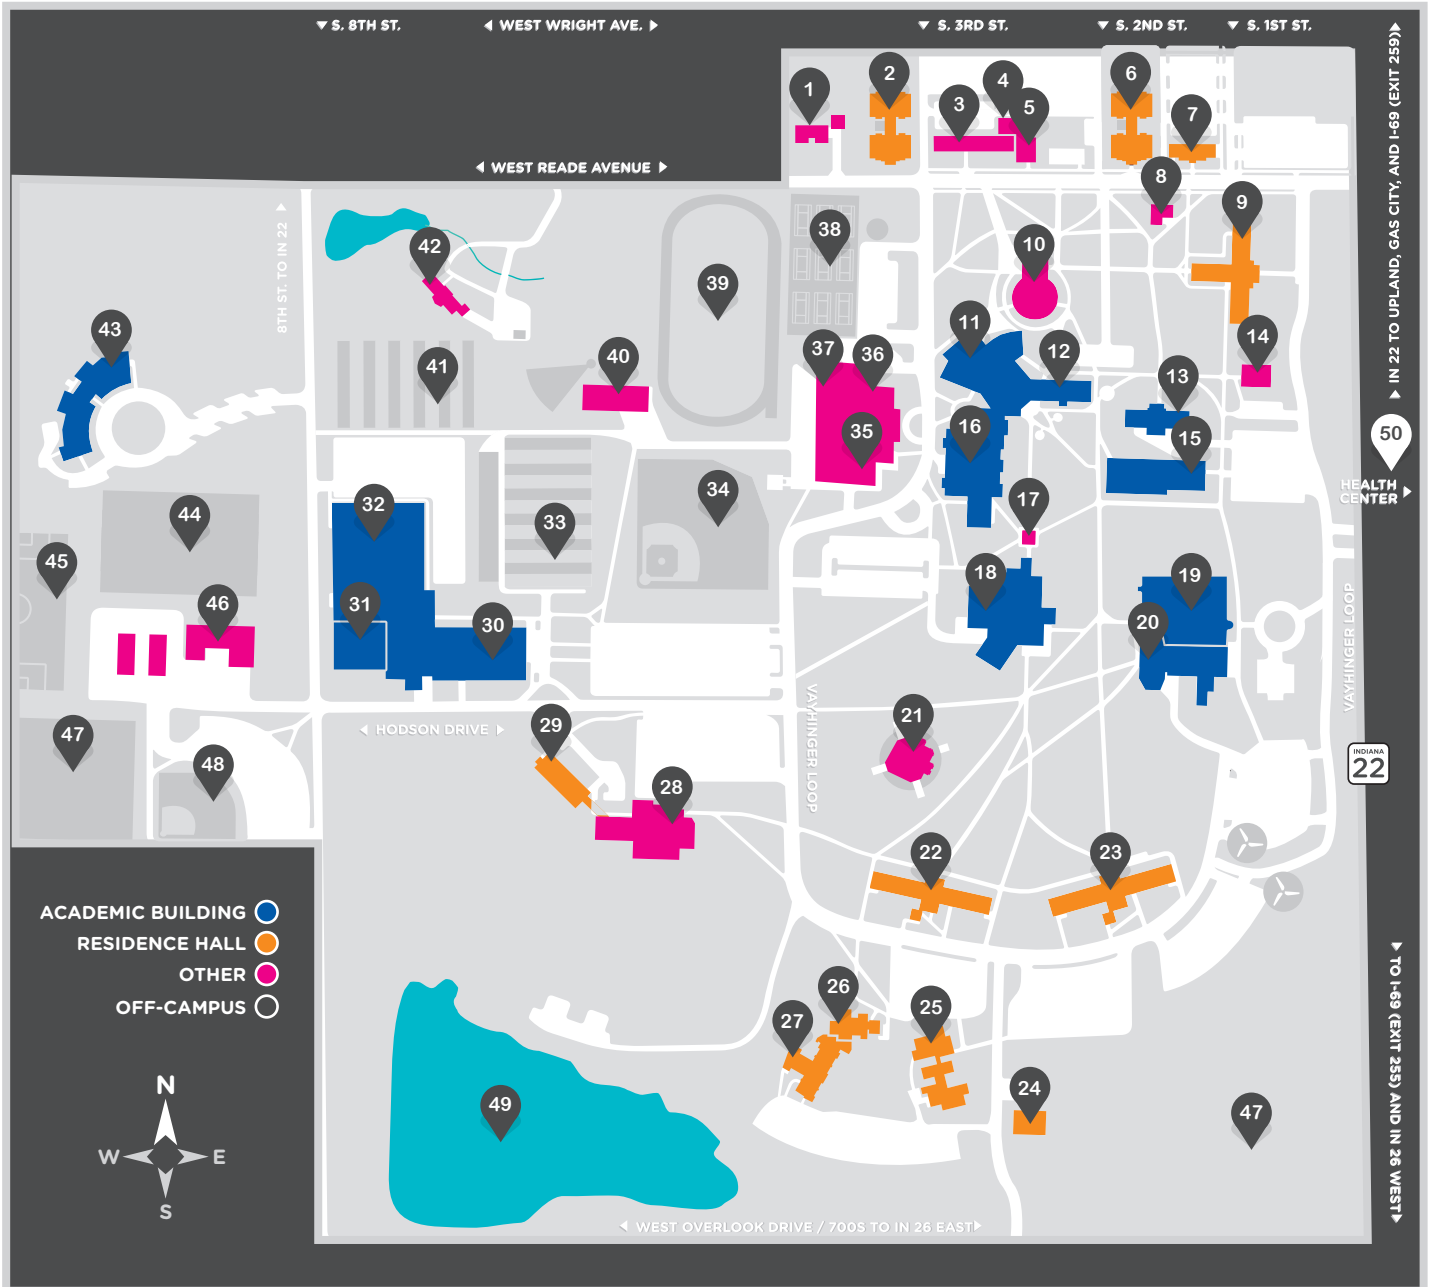

TAYLOR UNIVERSITY CAMPUS MAP

Ayres Hall	13	Helena Hall	14	Reade Center	15
Bergwall Hall	29	Hodson Dining Commons	28	Rediger Chapel/Auditorium	36
Boyd Complex	46	Intramural Fields	47	Rice Bell Tower	17
Breuninger Hall	27	Kesler Student Activities Center	32	Rupp Communication Arts Center	11
Campbell Hall	2	Lacrosse Field	45	Sickler Hall	8
Campus Police	37	LaRita Boren Campus Center	35	Smith-Hermanson Music Center	16
Eichling Aquatics Wing	31	Meier Tennis Courts	38	Soccer/Football Stadium	33
English Hall	25	Memorial Prayer Chapel	21	Student Center	10
Euler Science Complex	19	Metcalf Visual Arts Center	12	Swallow-Robin Hall	7
Field House	40	Morris Hall	9	Taylor Lake	49
Football/Soccer Stadium	33	Muselman President's House	42	Taylor Post Office	4
Freimuth Admin. Building	3	Nussbaum Science Center	20	University Press	5
Glass Track & Field Complex	39	Ockenga Honors Lodge	1	Wengatz Hall	22
Gerig Hall	26	Odle Arena	30	Wheeler Field (practice)	41
Gudakunst Field (softball)	48	Olson Hall	23	Winterholter Field (baseball)	34
Haakonsen Hall	24	Practice Field	44	Wolgemuth Hall	6
Health Center	50	Randall Environmental Center	43	Zondervan Library	18