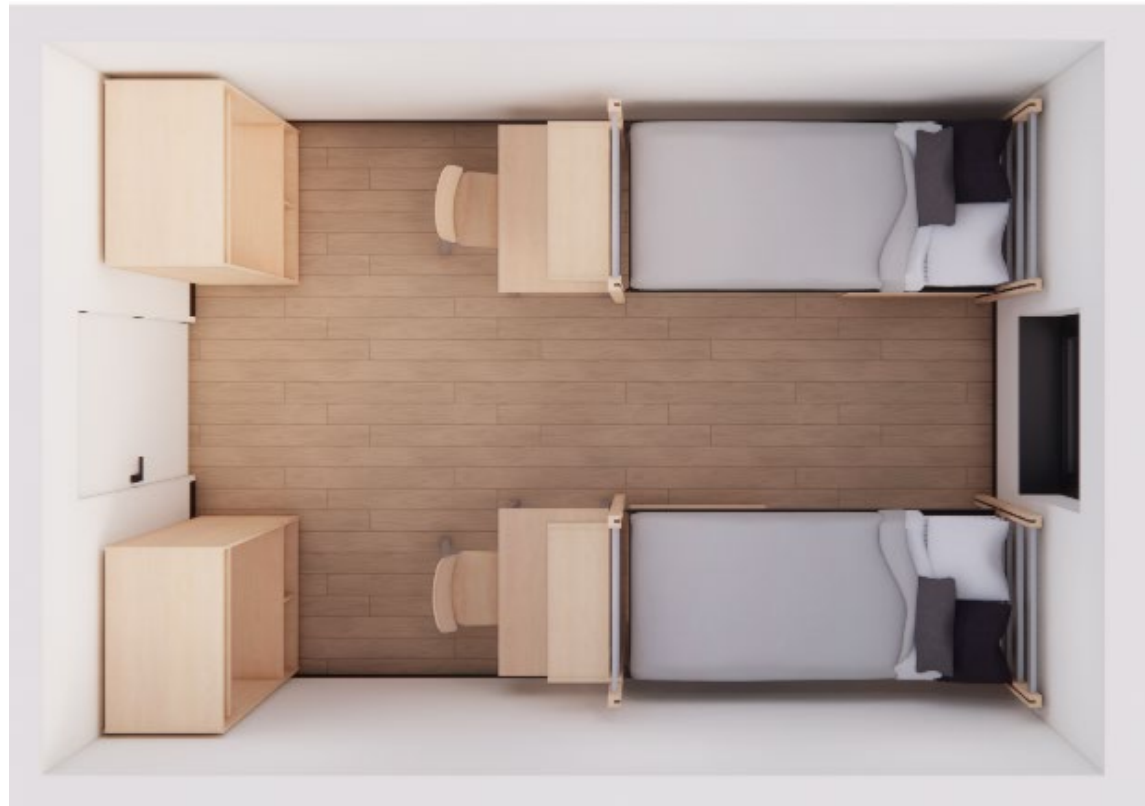

Taylor University

**2026 New Residence Hall**

*Student Rooms*

**Taylor University**

## Kit of Parts

Maxwell 60" Studio Loft  
Rounded, Laminate Guard Rail

Essentials 36" Metal Leg Desk  
Sadie Chair, Wd Seat + Back

Essentials 24" x 31"  
3-Drawer Chest

Adjustable Bed Hanging Shelf  
15"d x 33"w x 5"h